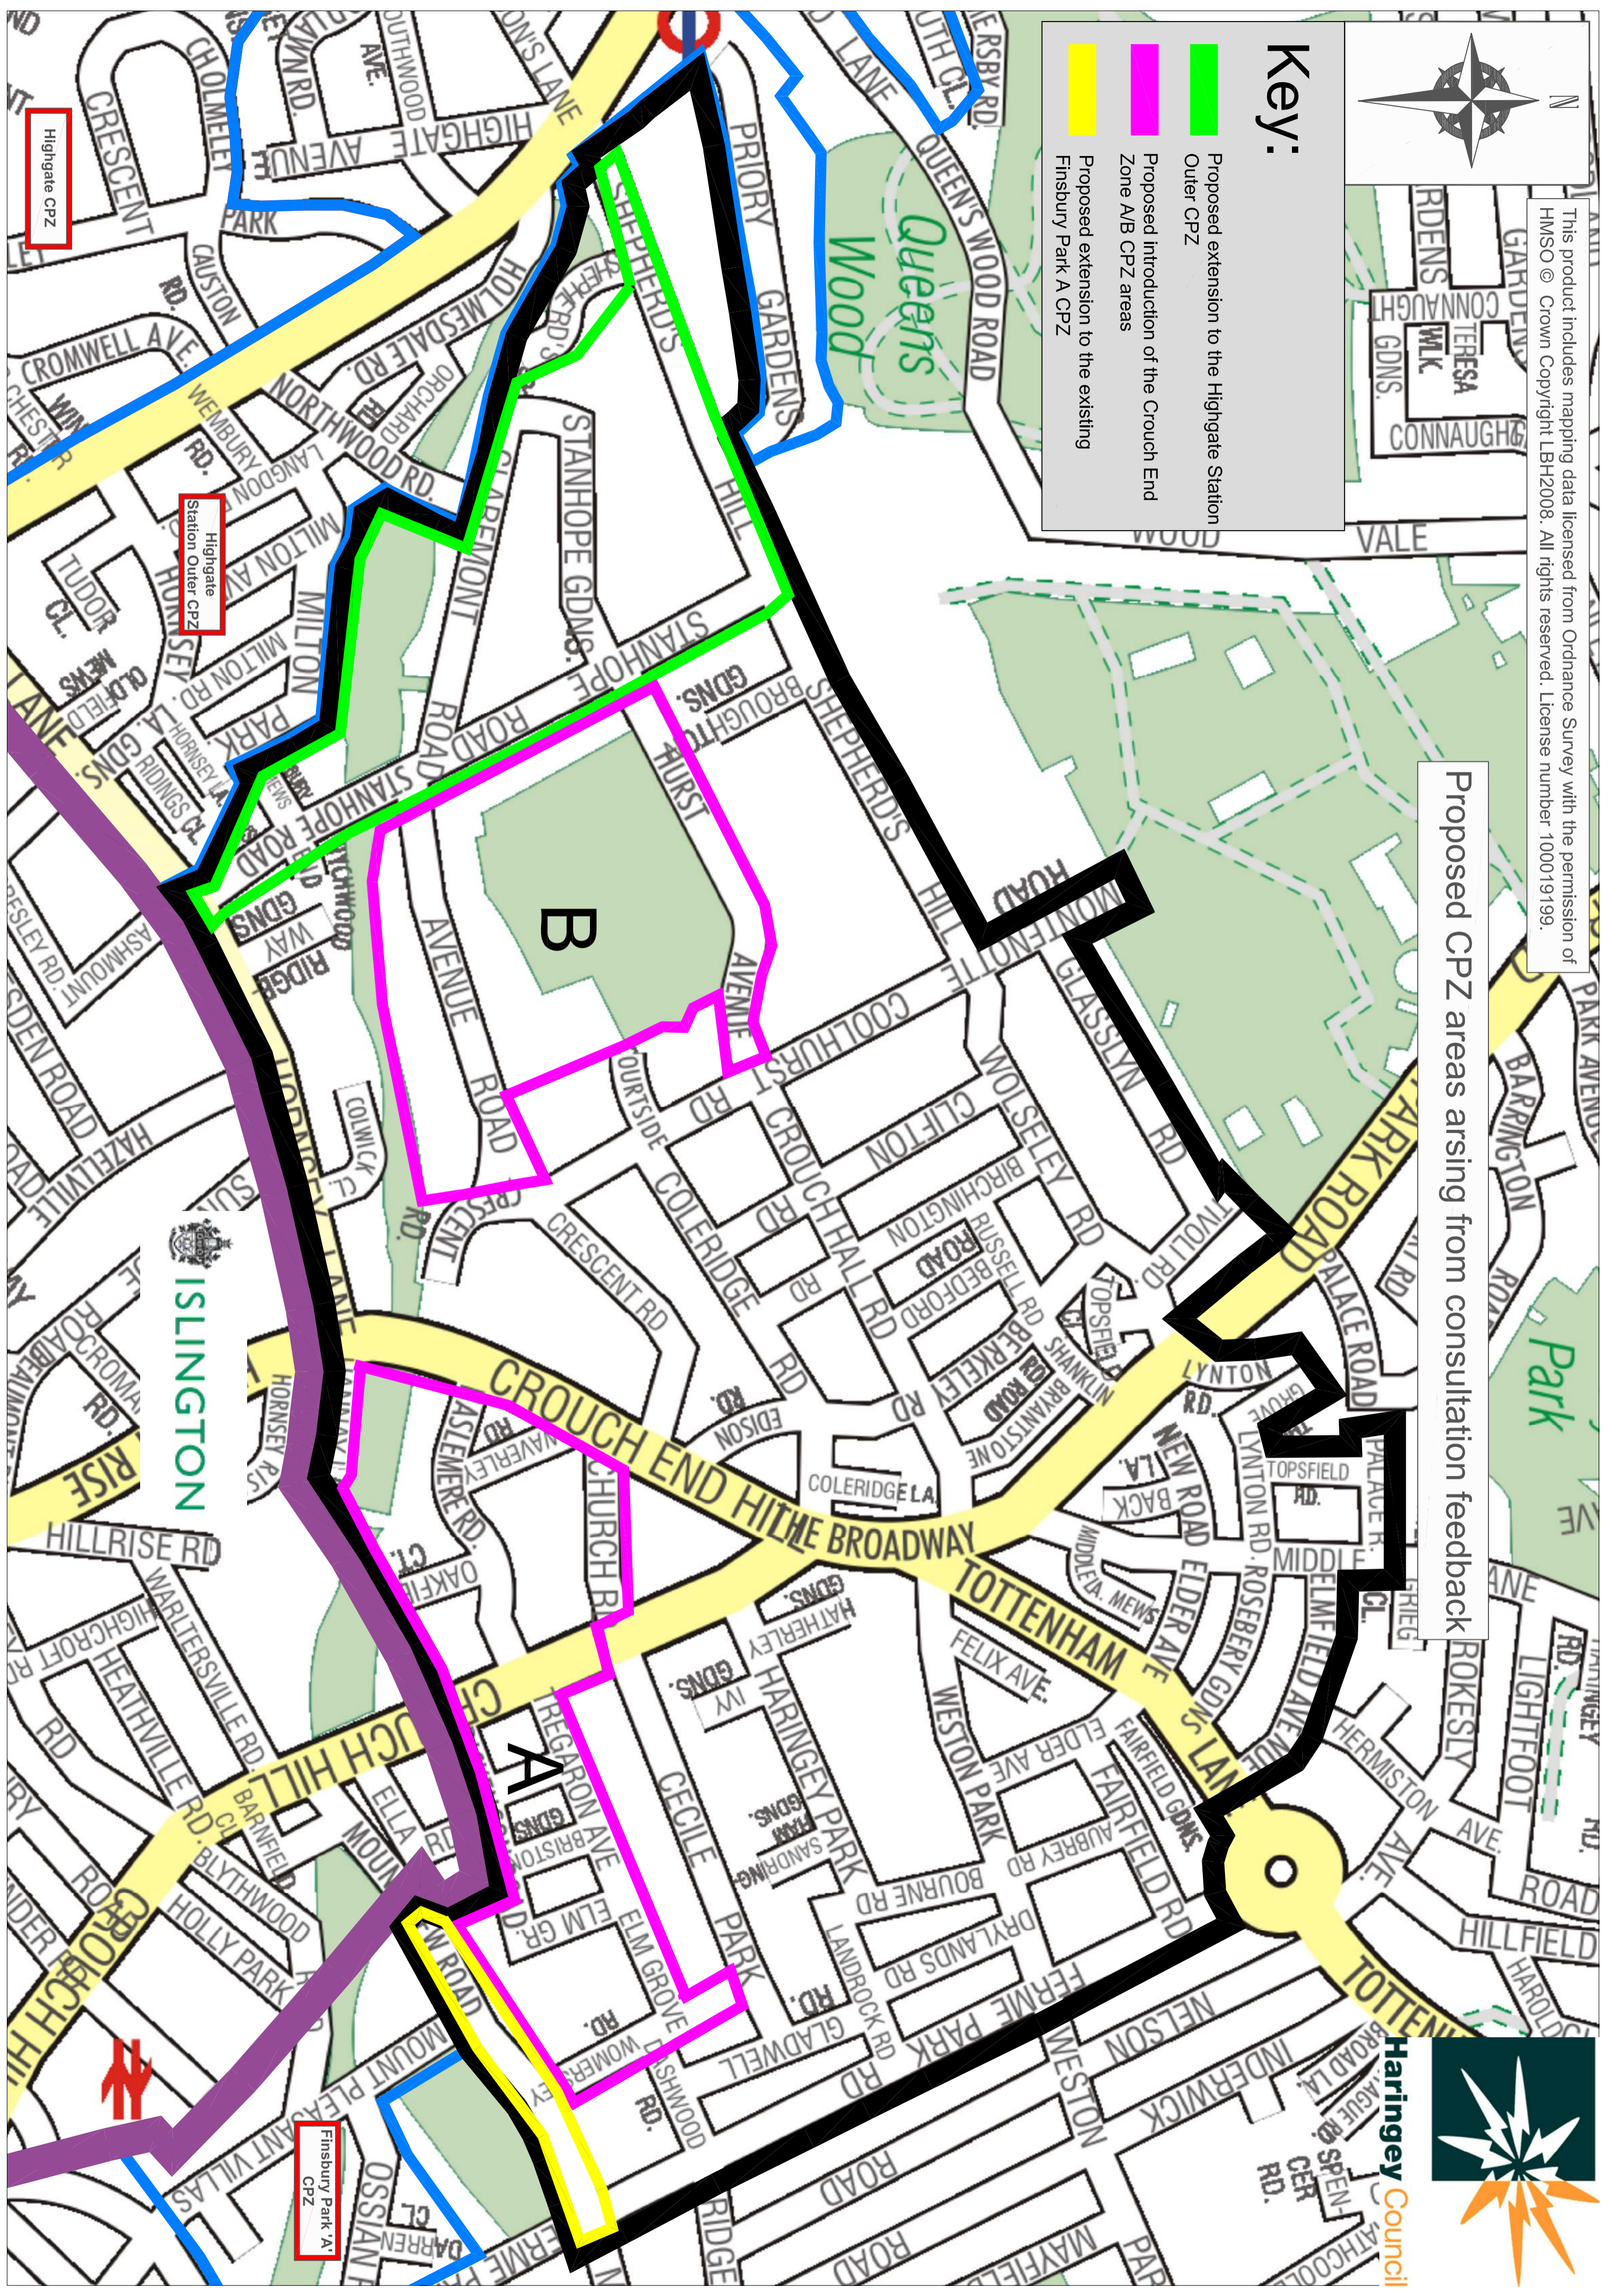

This product includes mapping data licensed from Ordnance Survey with the permission of HMSO © Crown Copyright LBH2008. All rights reserved. License number 100019199.

Key:

- █ Proposed extension to the Highgate Station Outer CPZ
- █ Proposed introduction of the Crouch End Zone A/B CPZ areas
- █ Proposed extension to the existing Finbury Park A CPZ

Proposed CPZ areas arising from consultation feedback

Highgate CPZ

Highgate Station Outer CPZ

Finbury Park 'A' CPZ

B

A

Haringey Council